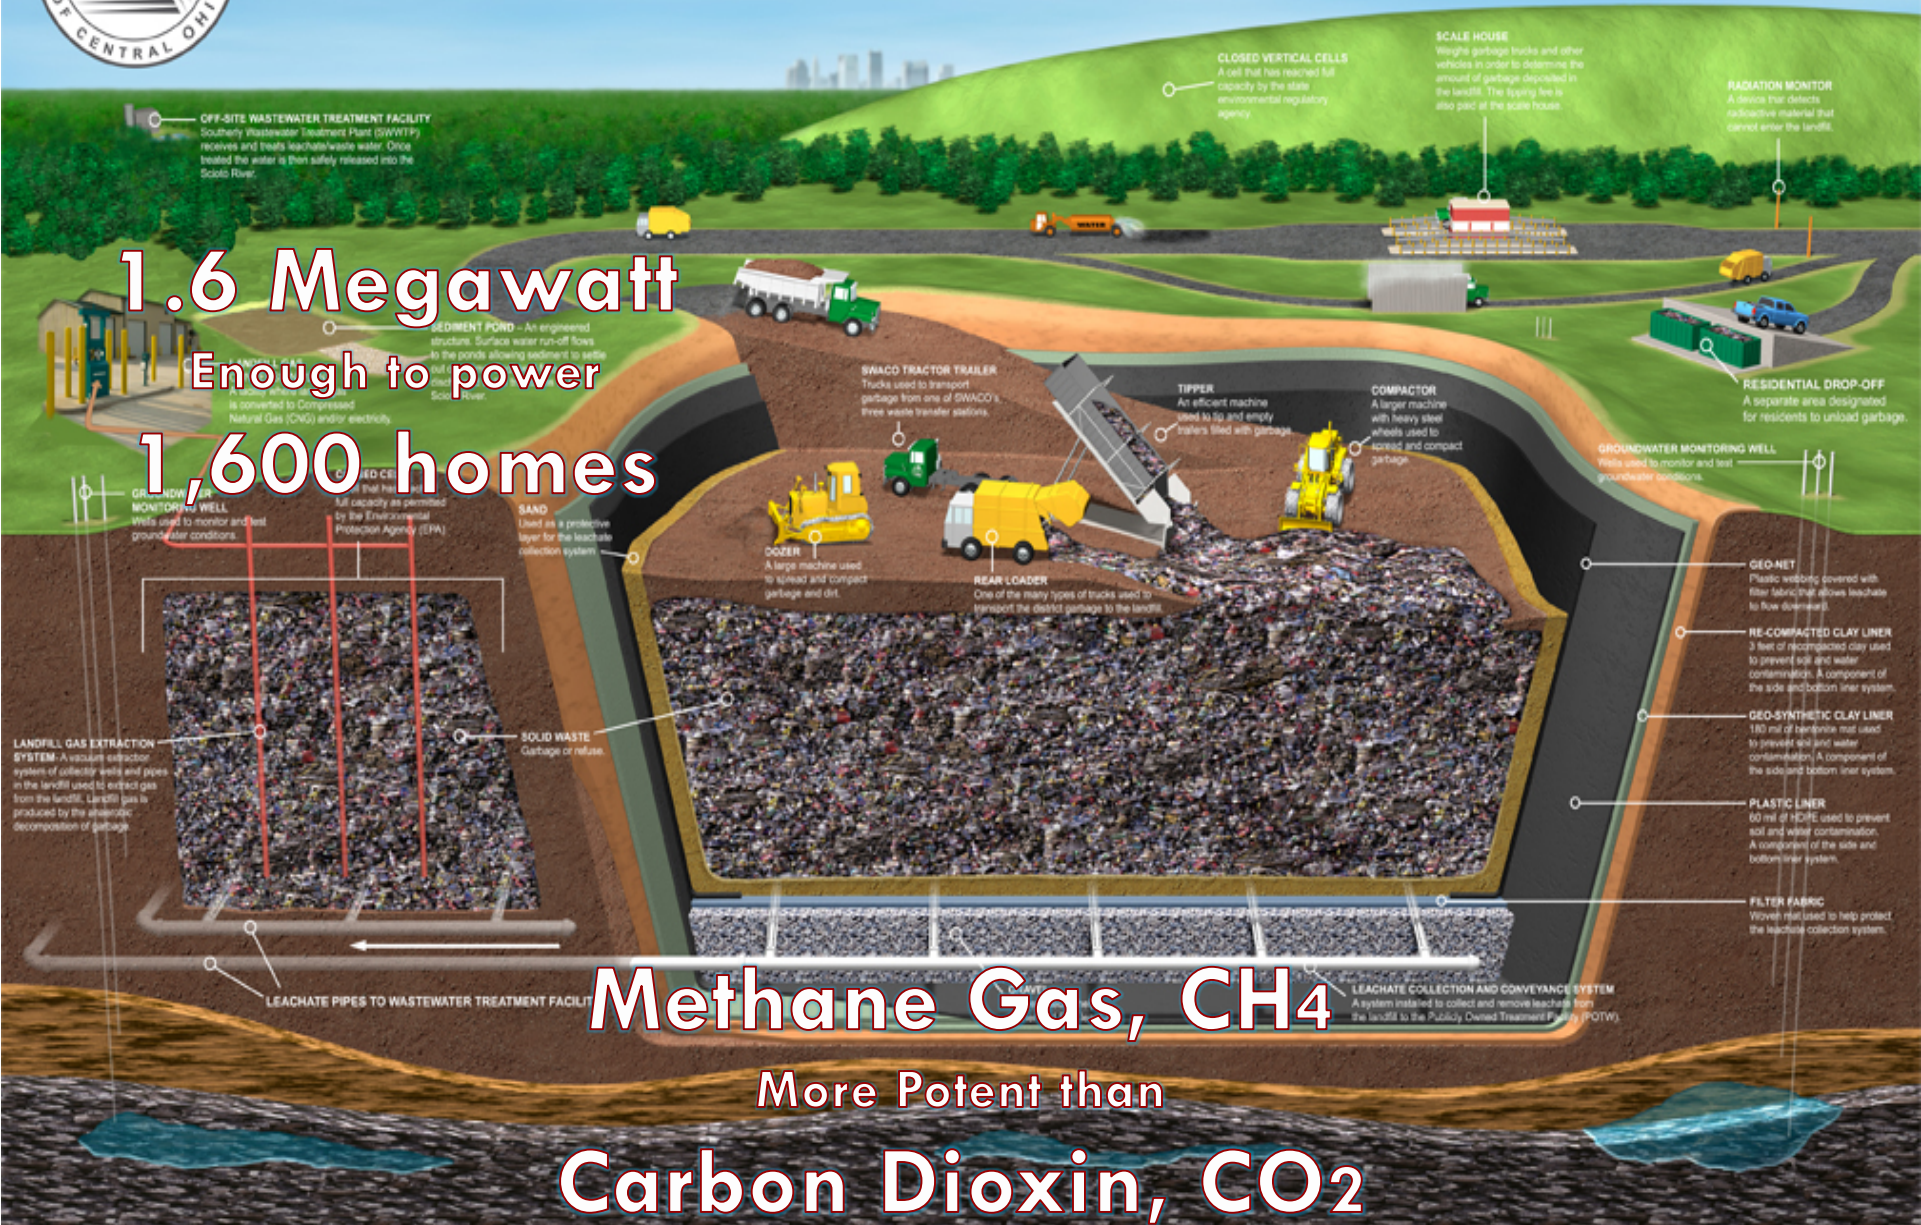

REFUSE, REDUCE, REUSE, RECYCLE,
ROT |

SALINAS VALLEY RECYCLES SERVICE AREA

 SVSWA Service Area

 Facility Location

 Household Hazardous Waste (HHW) Collection Facility

 **ABOP** Drop-Off Station for Antifreeze, Car Batteries, Used Motor Oil and Latex Paint

Our landfill is shared with over 270,000 people residing in these cities & unincorporated areas of the county

A yellow bulldozer is shown in the middle ground, pushing a large pile of trash. The landfill is covered in a sea of white birds, likely gulls, which are also seen flying in the sky. In the background, there are blue mountains under a cloudy sky. The overall scene depicts a large-scale waste management operation in a natural, somewhat desolate environment.

WHERE DOES OUR
GARBAGE GO?
*TO JOHNSON CANYON LANDFILL
IN GONZALES*

In 2019, 226,386 tons or **452 Million lbs.** of garbage was buried in JCL.
Roughly 5 pounds of garbage per person per day!

MODERN LANDFILL

1.6 Megawatt
Enough to power
1,600 homes

Methane Gas, CH₄
More Potent than
Carbon Dioxin, CO₂

Why Recycle?

AB 939, 341, 1826 & SB 1383 proposed

Preserves Landfill Space

Saves Energy

Reduces Pollution

Saves Natural Resources