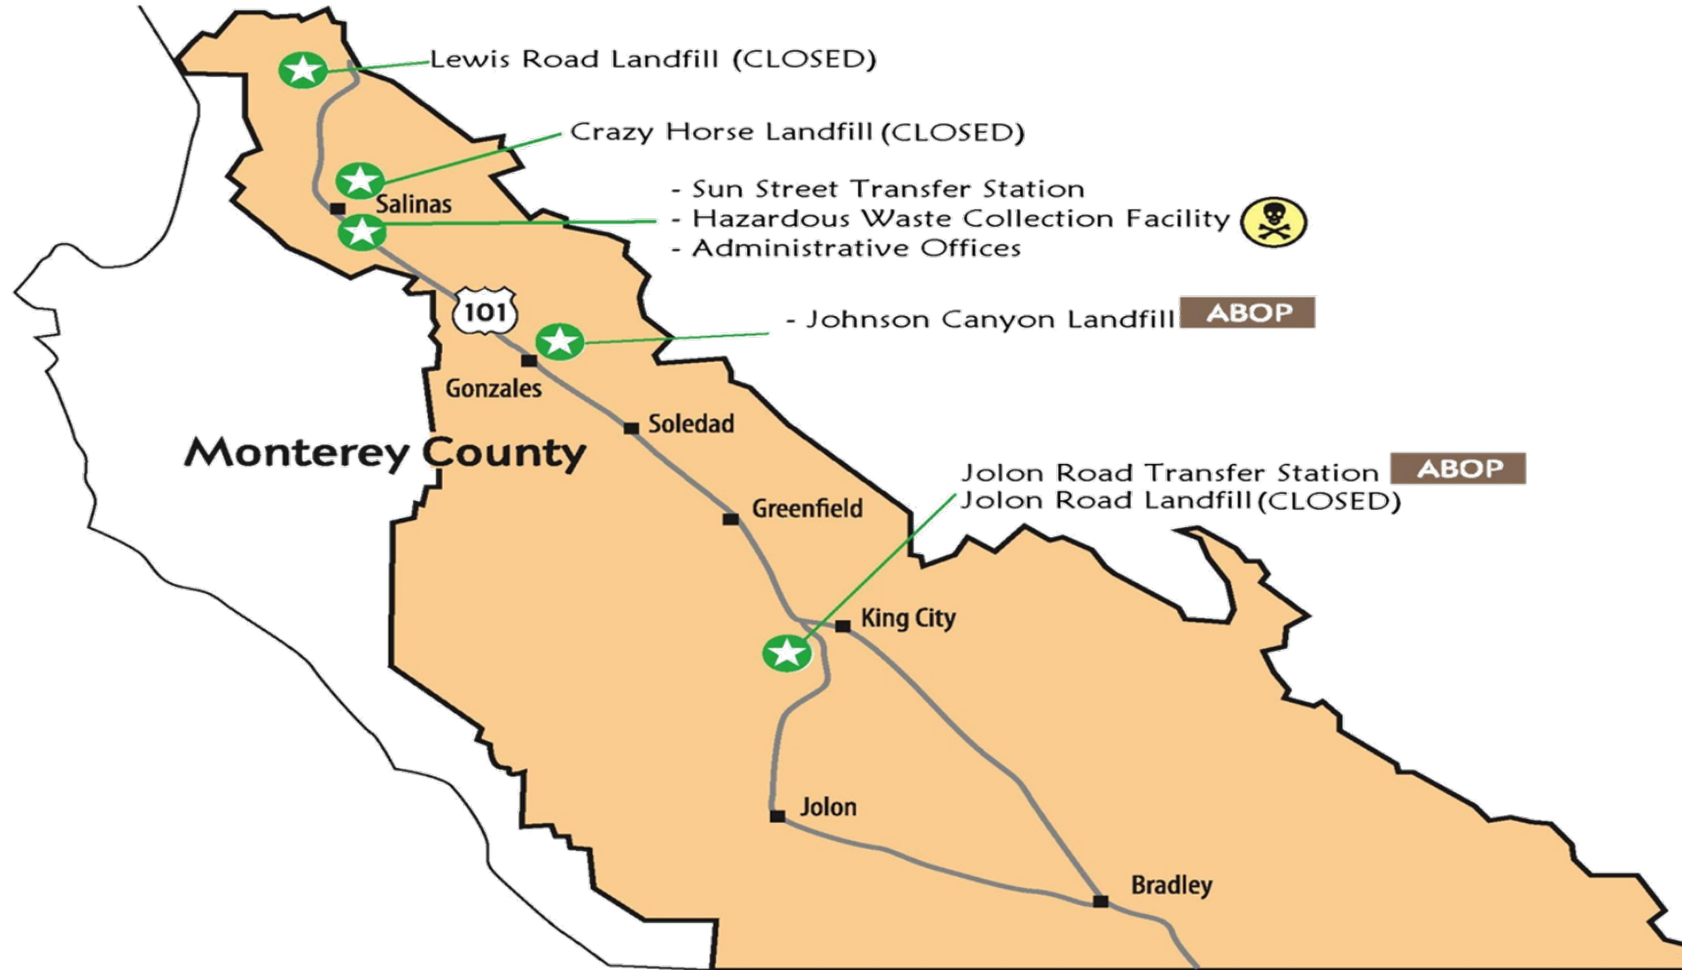

REFUSE, REDUCE, REUSE, RECYCLE,
ROT |

SALINAS VALLEY RECYCLES SERVICE AREA

 SVSWA Service Area

 Facility Location

 Household Hazardous Waste (HHW) Collection Facility

 **ABOP** Drop-Off Station for Antifreeze, Car Batteries, Used Motor Oil and Latex Paint

Our landfill is shared with over 270,000 people residing in these cities & unincorporated areas of the county

A yellow bulldozer is shown in the middle ground, pushing a large pile of trash. The landfill is covered in a sea of white birds, likely gulls, which are also seen flying in the sky. In the background, there are blue mountains under a cloudy sky. The overall scene depicts a large-scale waste management operation in a natural, somewhat desolate environment.

WHERE DOES OUR
GARBAGE GO?
*TO JOHNSON CANYON LANDFILL
IN GONZALES*

In 2019, 226,386 tons or **452 Million lbs.** of garbage was buried in JCL.
Roughly 5 pounds of garbage per person per day!

MODERN LANDFILL

Glass

Plastic

Metal

What Goes Where

LEARN IF A MATERIAL IS RECYCLABLE AND HOW AND WHERE TO RECYCLE IT IN MONTEREY COUNTY. DOWNLOAD THE APP WHAT GOES WHERE OR VISIT THE WEBSITE [HTTPS://WHATGOESWHERE.INFO/](https://whatgoeswhere.info/)