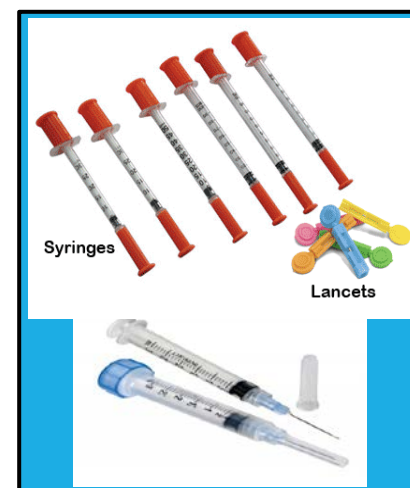

Hazardous Waste

Contact the Hazardous Waste Department at (831)424-5520 for more information or to make an appointment.

These materials DO NOT go in the garbage or recycling

Syringes

Lancets